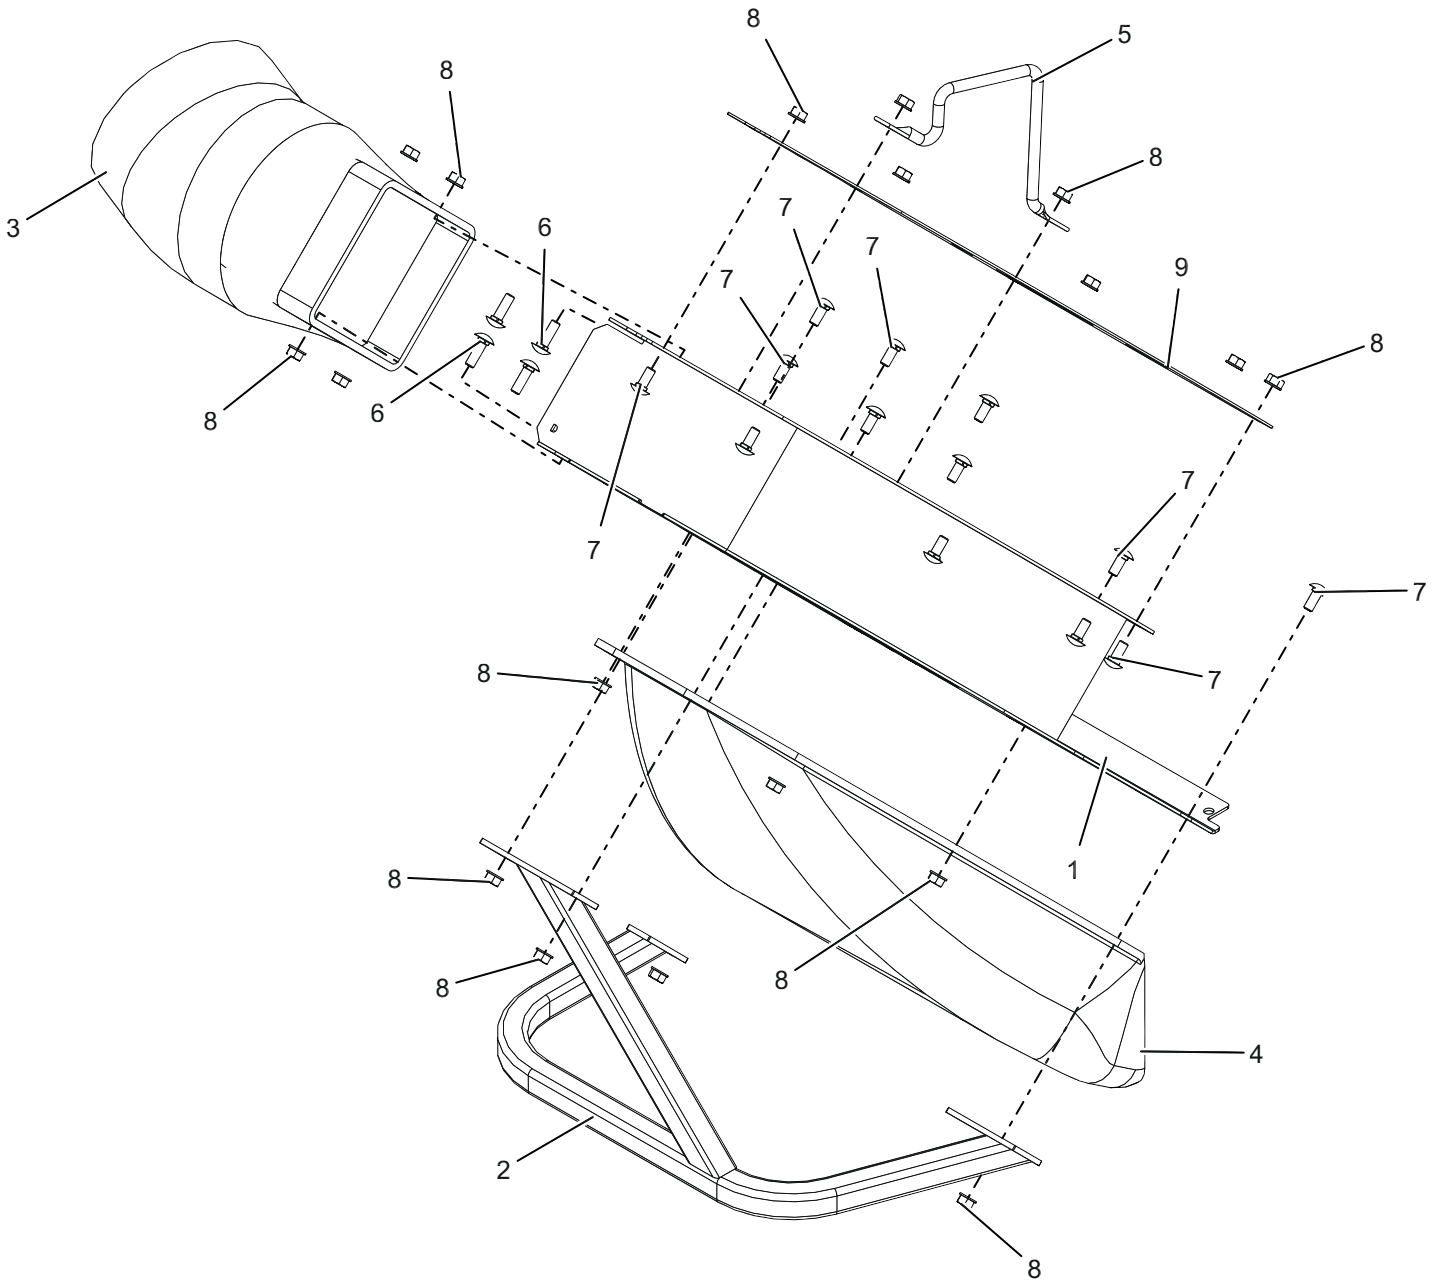

Pro-Turn 300/ 500/600 Rear 3-Bag Bagger

Parts Manual

Model:

**892055 – Bagger Attachment Kit
(SN 000101 +)**

TABLE OF CONTENTS

Decals.....	3
Blower Housing Assembly.....	4
Impeller Assembly.....	5
Belt Drive Assembly.....	6
Kit Components – 48" (79222600).....	7
Kit Components – 52" (79223100).....	8
Kit Components – 60" (79223200).....	9
Kit Components – 72" (79223300).....	10
Bagger, Hose, and Bagger Mount.....	11
Bagger Mounting Arms.....	12
Counter Weights.....	13

DECALS

Model 892055

BOM ID	Number	Qty	Description
1	07700109	1	DECAL, WARNING -VAC ISO CE
2	07800401	1	DECAL, SAFETY - GUARDING
3	07800402	1	DECAL, SAFETY - DECK GUARDING

BLOWER HOUSING ASSEMBLY

Model 892055

BOM ID	Number	Qty	Description
1	05143651	1	WLDMT, HOUSING SCROLL (BLACK)
2	09394851	1	WLDMT, BLOWER GUARD (BLACK)
3	00452200	1	ADAPTOR, HOSE
4	05144600	1	PLENUM ,GRASS BLOWER
5	05147051	1	HANDLE, BOLT -ON (BLACK)
6	06200237	4	BTL,RHSSN .313-18 X 1 G5 ZCC
7	06200309	15	BTL,RHSSN .313-18 X 0.75 G5 ZCC
8	06500904	19	NUT, FLG-TOP LK .312-18 GR5 ZCC
9	59112900	1	PLATE, BLOWER COVER (BLACK)

IMPELLER ASSEMBLY

Model 892055

BOM ID	Number	Qty	Description
1	05137500	1	IMPELLER, HD BLOWER
2	07347967	1	PULLEY, V-1" ID X 5.75" OD (BLACK)
3	59112600	1	SPINDLE ASSY, SERVICE (BLOWER)
4	04530500	1	RETAINER, SHEAVE SPINDLE
5	05901811	1	BLT, HEX 0.375-16X2.5 GR8 ZCC
6	05901822	1	BLT, HEX 0.625-18X1.75 GR8 ZCC
7	06445700	1	WSHR, BLVL-.63X1.625X.14
8	06500822	4	NUT, FLG-TOP LK .375-16 GRF ZC120
9	06611200	1	KEY-SQ .250X.250X1.00 RC 40-50