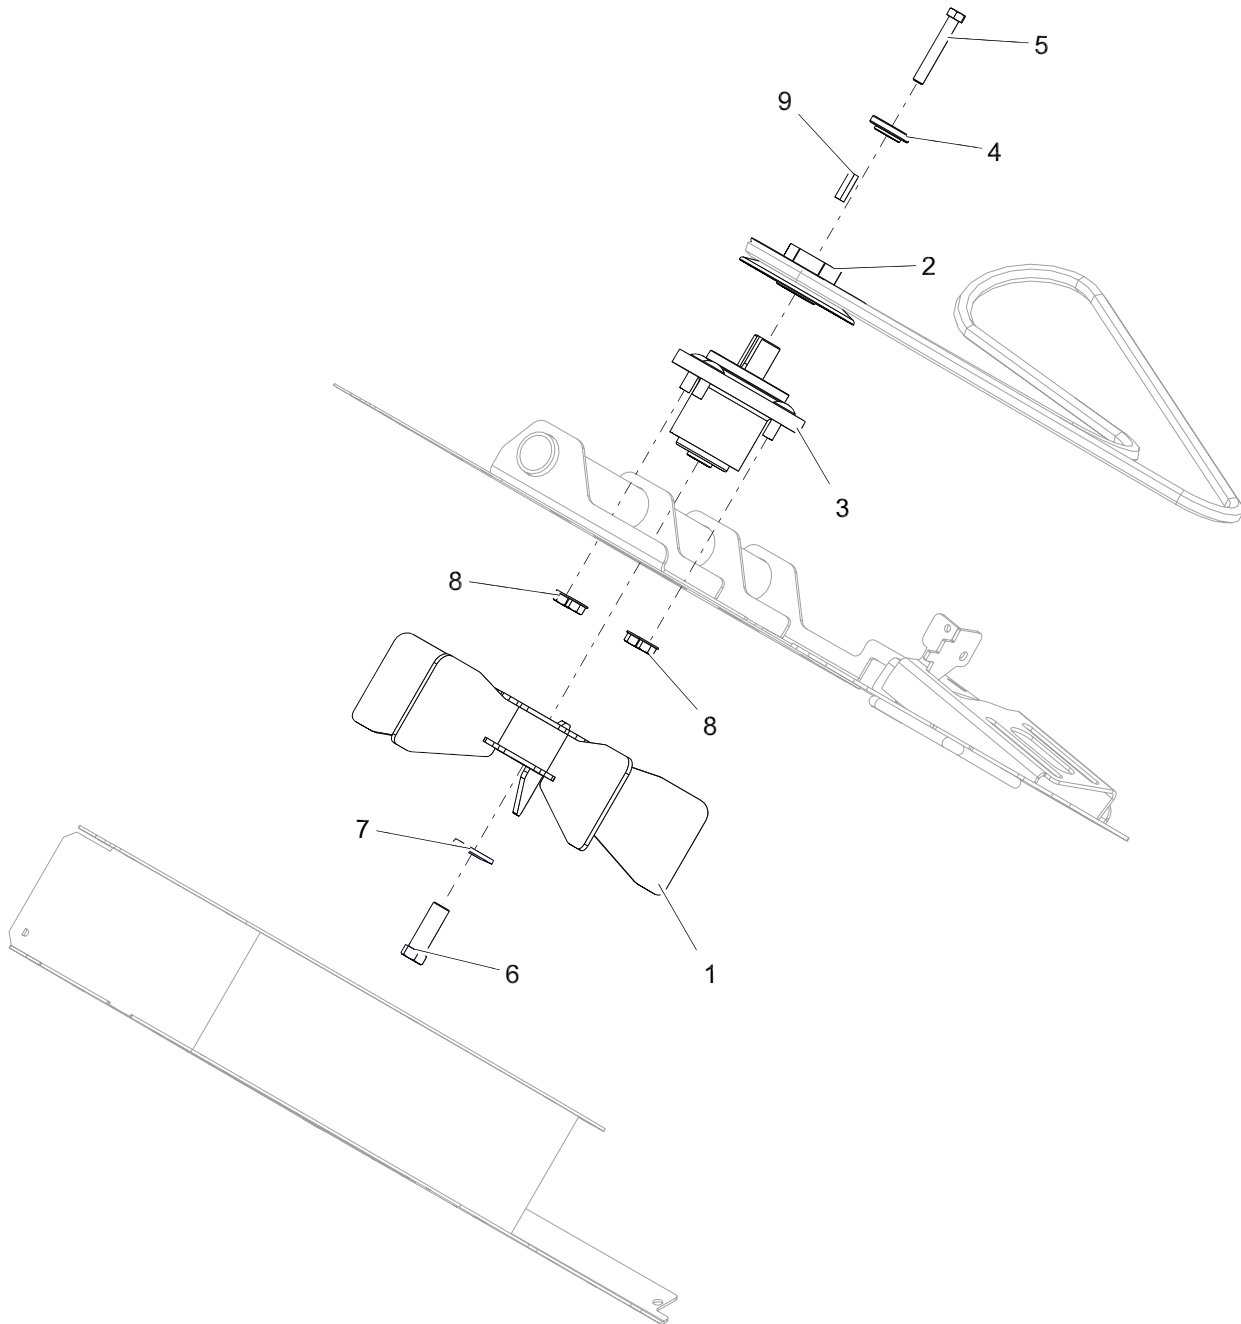

Pro-Turn 300/ 500/600 Rear 3-Bag Bagger

Parts Manual

Model:

**892055 – Bagger Attachment Kit
(SN 000101 +)**

TABLE OF CONTENTS

Decals.....	3
Blower Housing Assembly.....	4
Impeller Assembly.....	5
Belt Drive Assembly.....	6
Kit Components – 48" (79222600).....	7
Kit Components – 52" (79223100).....	8
Kit Components – 60" (79223200).....	9
Kit Components – 72" (79223300).....	10
Bagger, Hose, and Bagger Mount.....	11
Bagger Mounting Arms.....	12
Counter Weights.....	13

DECALS

Model 892055

BOM ID	Number	Qty	Description
1	07700109	1	DECAL, WARNING -VAC ISO CE
2	07800401	1	DECAL, SAFETY - GUARDING
3	07800402	1	DECAL, SAFETY - DECK GUARDING

BLOWER HOUSING ASSEMBLY

Model 892055

BOM ID	Number	Qty	Description
1	05143651	1	WLDMT, HOUSING SCROLL (BLACK)
2	09394851	1	WLDMT, BLOWER GUARD (BLACK)
3	00452200	1	ADAPTOR, HOSE
4	05144600	1	PLENUM ,GRASS BLOWER
5	05147051	1	HANDLE, BOLT -ON (BLACK)
6	06200237	4	BTL,RHSSN .313-18 X 1 G5 ZCC
7	06200309	15	BTL,RHSSN .313-18 X 0.75 G5 ZCC
8	06500904	19	NUT, FLG-TOP LK .312-18 GR5 ZCC
9	59112900	1	PLATE, BLOWER COVER (BLACK)

IMPELLER ASSEMBLY

Model 892055

BOM ID	Number	Qty	Description
1	05137500	1	IMPELLER, HD BLOWER
2	07347967	1	PULLEY, V-1" ID X 5.75" OD (BLACK)
3	59112600	1	SPINDLE ASSY, SERVICE (BLOWER)
4	04530500	1	RETAINER, SHEAVE SPINDLE
5	05901811	1	BLT, HEX 0.375-16X2.5 GR8 ZCC
6	05901822	1	BLT, HEX 0.625-18X1.75 GR8 ZCC
7	06445700	1	WSHR, BLVL-.63X1.625X.14
8	06500822	4	NUT, FLG-TOP LK .375-16 GRF ZC120
9	06611200	1	KEY-SQ .250X.250X1.00 RC 40-50