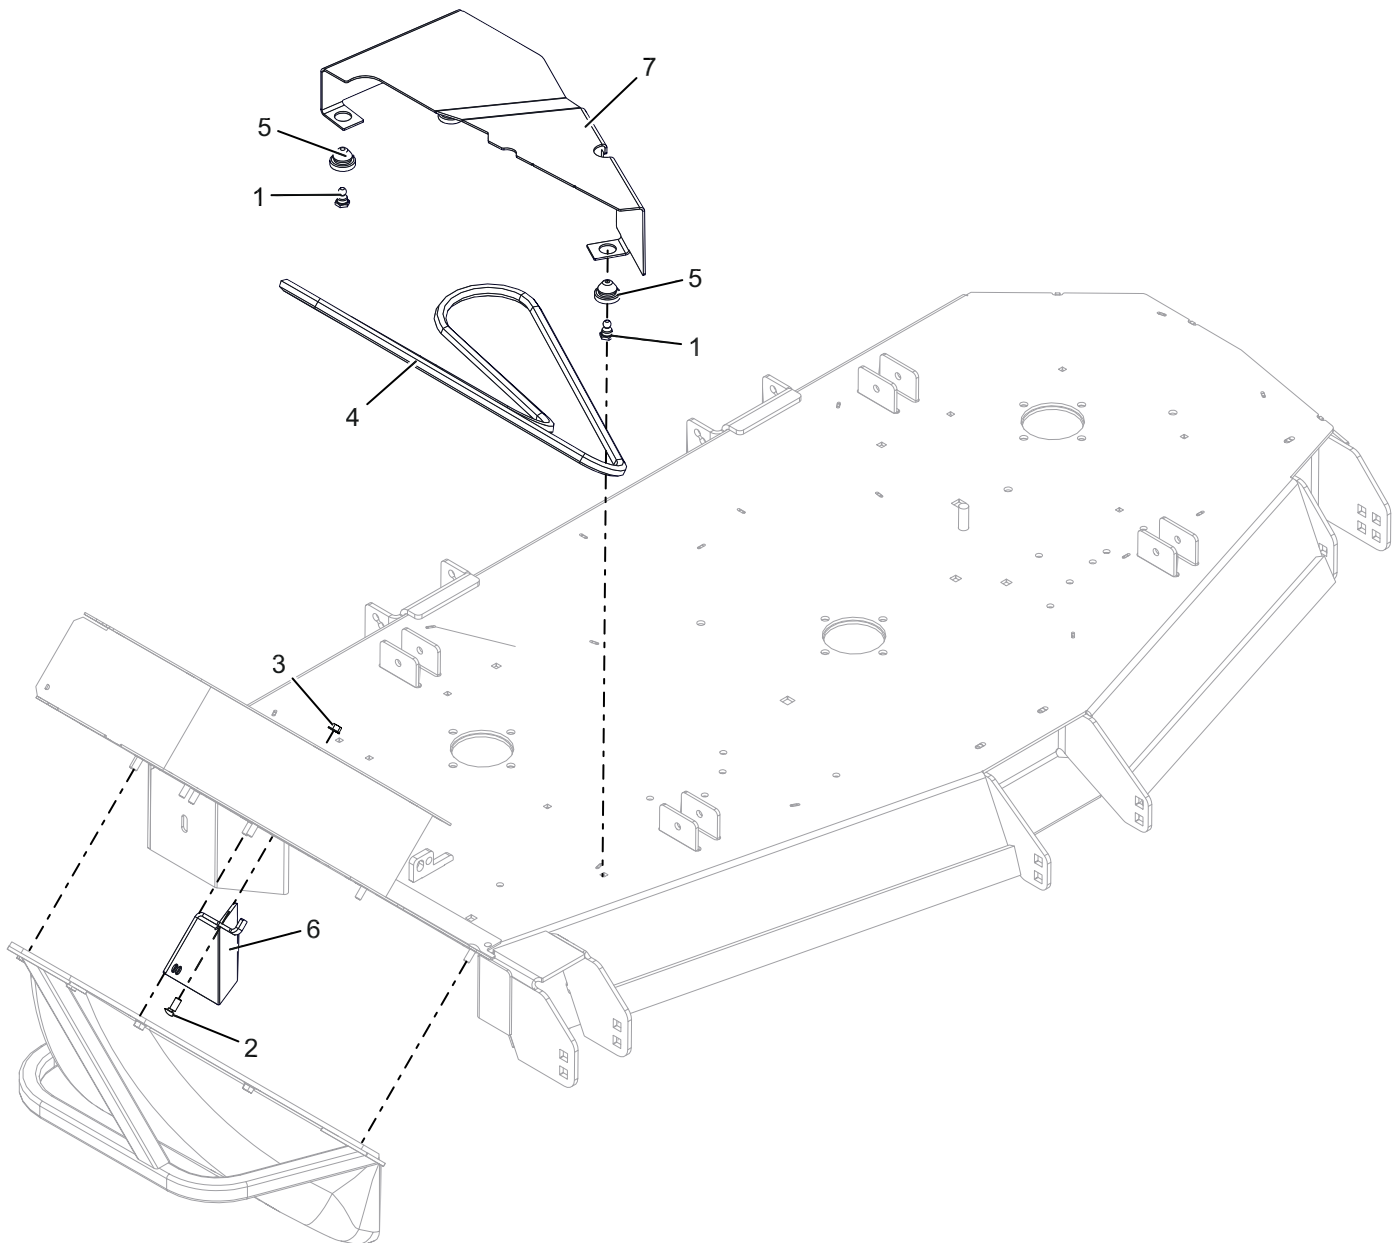

Kit Components – 60" (79223200)

Model 892055

BOM ID	Number	Qty	Description
1	05275900	2	STUD, BALL FEMALE .250-20 THREAD
2	06200309	1	BTL,RHSSN .313-18 X 0.75 G5 ZCC
3	06500840	1	NUT, FLG-CTR LK .312-18 GR5 ZCC
4	07200910	1	HEX BELT, HAA SECTION
5	07500429	3	COUPLING, RUBBER PUSH-IN
6	09389051	1	BRKT, PT600 60" BAGGER DISCH (BLACK)
7	09393851	1	GUARD, RH BLOWER DECK BELT (BLACK)