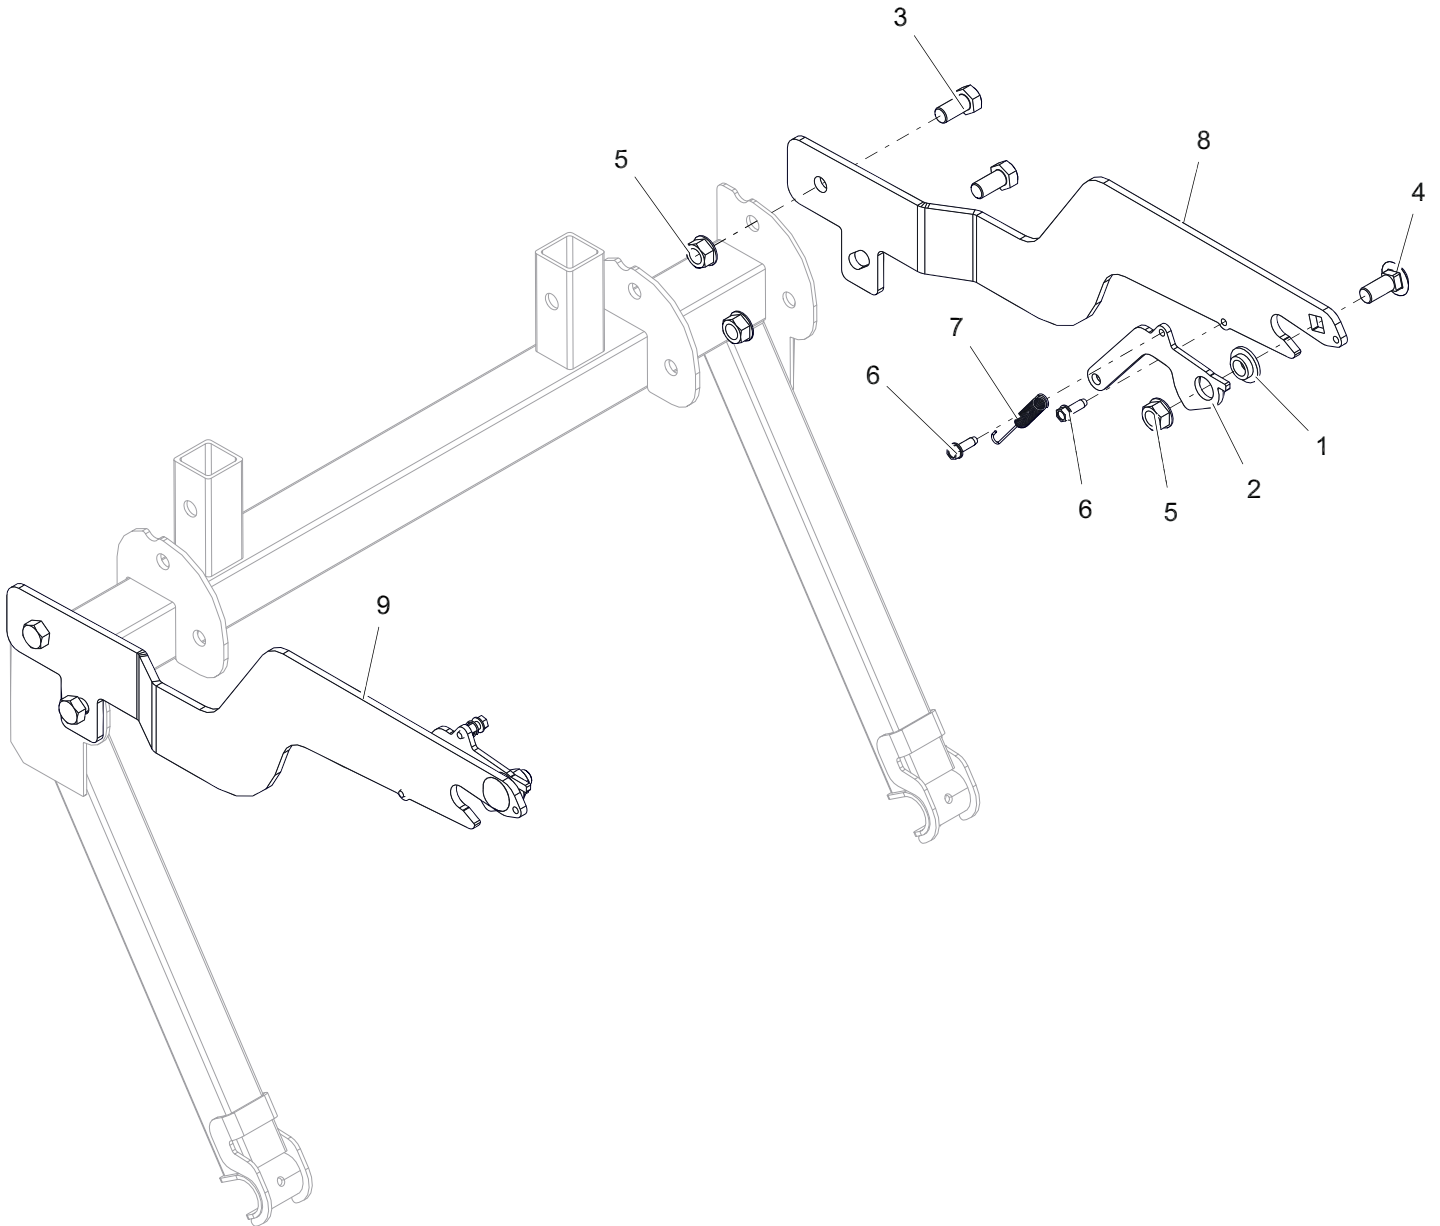

BAGGER MOUNTING ARMS

Model 892055

BOM ID	Number	Qty	Description
1	03989100	2	BUSHING FLANGED .515X.750X.31X1.12
2	04991051	2	BAGGER, LATCH (BLACK)
3	05901715	4	BLT, HEX 0.5-13X1 GR5 ZC120
4	06200325	2	BTL,RHSN .500-13 X 1.25 G5 ZCC
5	06500902	6	NUT, FLG-CTR LK .500-13 GF ZCC
6	07400131	4	SCR-TAP .25-20X.750 HWH ZCC
7	08321100	2	SPRG, EXTENSION - .043 X .440 X 3.310
8	09386451	1	BRKT, LH PT600 BAGGER MTG (BLACK)
9	09386551	1	BRKT, RH PT600 BAGGER MTG (BLACK)