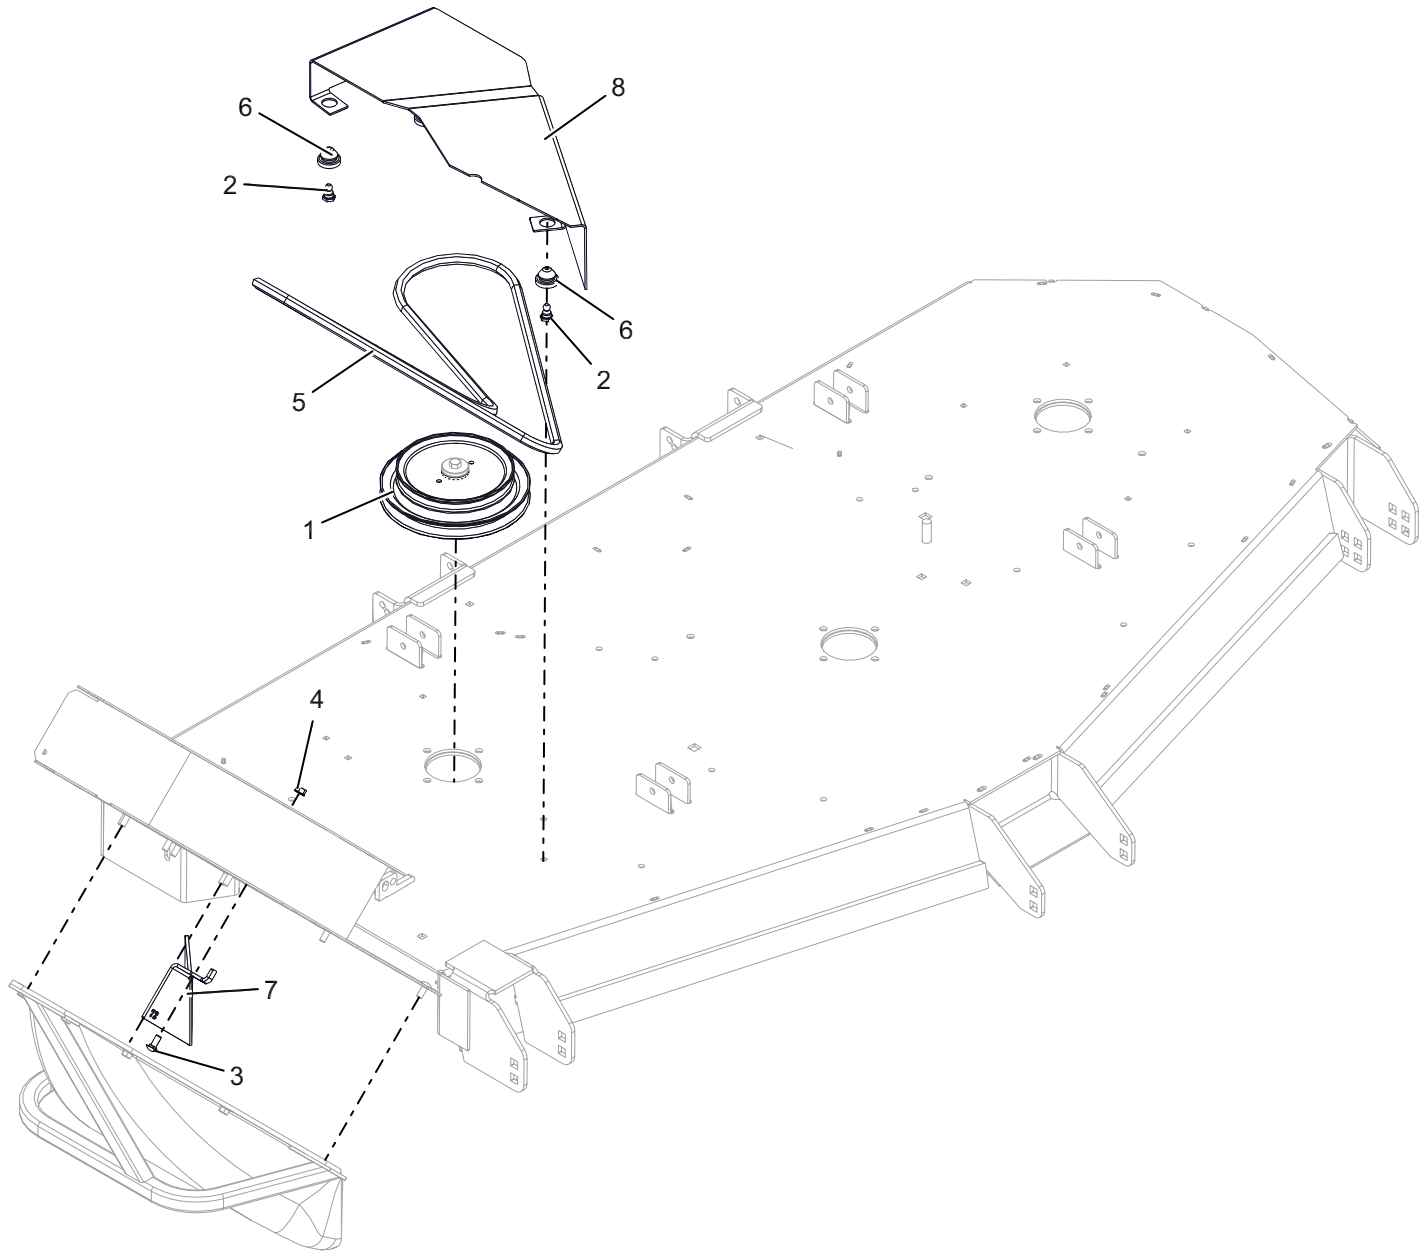

Kit Components – 72" (79223300)

Model 892055

BOM ID	Number	Qty	Description
1	07341600	1	SHEAVE, DOUBLE 1.000" ID X 8.250" & 6.500" OD
2	05275900	2	STUD, BALL FEMALE .250-20 THREAD
3	06200309	1	BTL,RHSSN .313-18 X 0.75 G5 ZCC
4	06500840	1	NUT, FLG-CTR LK .312-18 GR5 ZCC
5	07200911	1	HEX BELT, HAA SECTION
6	07500429	3	COUPLING, RUBBER PUSH-IN
7	09389151	1	BRKT, PT600 72" BAGGER DISCH (BLACK)
8	09394251	1	GUARD, RH 72" BLOWER DECK BELT (BLACK)