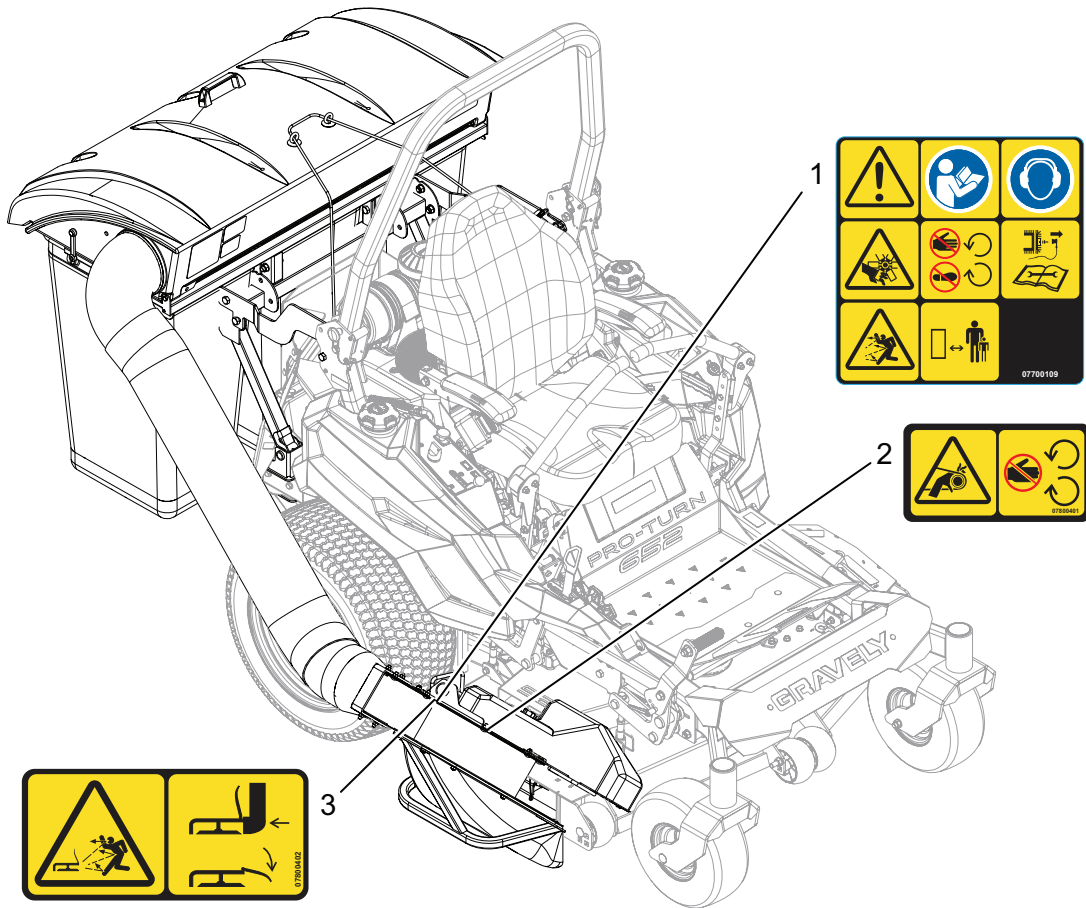

Pro-Turn 300/ 500/600 Rear 3-Bag Bagger

Parts Manual

Model:

**892055 – Bagger Attachment Kit
(SN 000101 +)**

TABLE OF CONTENTS

Decals.....	3
Blower Housing Assembly.....	4
Impeller Assembly.....	5
Belt Drive Assembly.....	6
Kit Components – 48" (79222600).....	7
Kit Components – 52" (79223100).....	8
Kit Components – 60" (79223200).....	9
Kit Components – 72" (79223300).....	10
Bagger, Hose, and Bagger Mount.....	11
Bagger Mounting Arms.....	12
Counter Weights.....	13

DECALS

Model 892055

BOM ID	Number	Qty	Description
1	07700109	1	DECAL, WARNING -VAC ISO CE
2	07800401	1	DECAL, SAFETY - GUARDING
3	07800402	1	DECAL, SAFETY - DECK GUARDING

BLOWER HOUSING ASSEMBLY

Model 892055