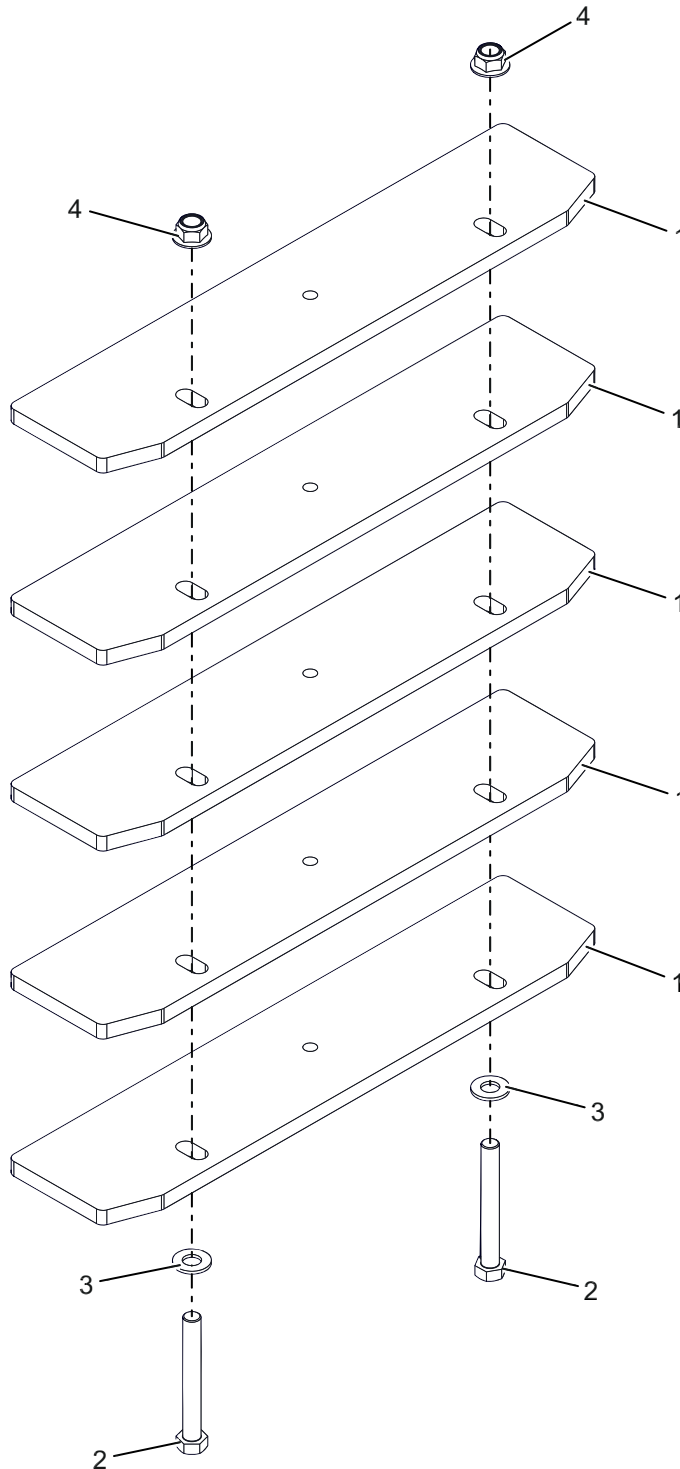

COUNTER WEIGHTS

Model 892055

BOM ID	Number	Qty	Description
1	04422451	5	WEIGHT, COUNTER
2	05901734	2	BLT, HEX 0.5-13X4 GR5 ZC120
3	06401015	2	WSHR-FL-STL 0.531X1.062X0.095 ZC120
4	06500810	2	NUT, LK-NYL-FLG .50-13 GR5 ZC120