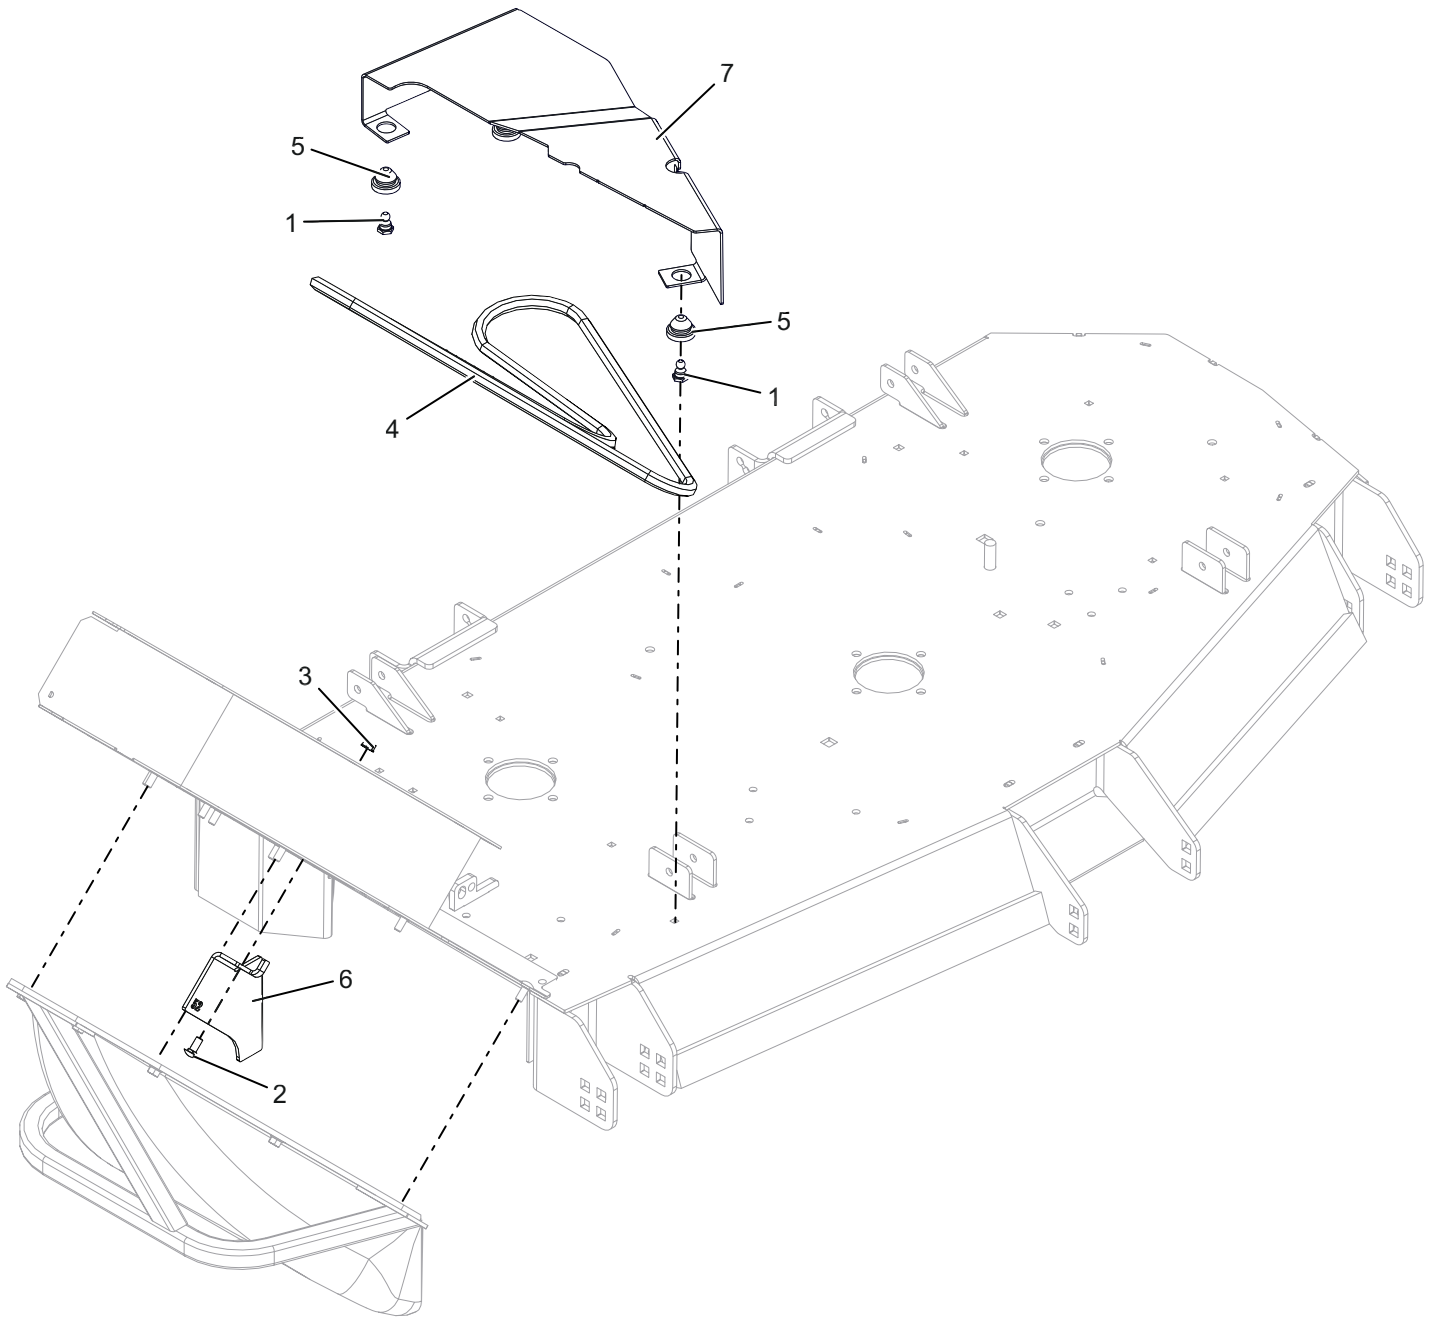

Kit Components – 48" (79222600)

Model 892055

BOM ID	Number	Qty	Description
1	30136451	1	WLDMT, BLOWER MOUNT - 48"
2	06200235	2	BTL,RHSSN .375-16 X 1 G5 ZCC
3	06200307	2	BTL,RHSN .250-20 X 0.75 G5 ZCC
4	06500821	2	NUT, FLG-CTR LK .250-20 GR5 ZC120
5	06500901	2	NUT, FLG-CTR LK .375-16 GR5 ZC120
6	07200915	1	HEX BELT, HAA-WRAPPED
7	07500429	3	COUPLING, RUBBER PUSH-IN
8	30142951	1	COVER, RIGHT BAGGER BELT (BLACK)
9	30146051	1	COVER, UPPER, BAGGER BELT
10	30146251	1	COVER, UPPER BAGGER BELT

Kit Components – 52" (79223100)

Model 892055

BOM ID	Number	Qty	Description
1	05275900	2	STUD, BALL FEMALE .250-20 THREAD
2	06200309	1	BTL,RHSSN .313-18 X 0.75 G5 ZCC
3	06500840	1	NUT, FLG-CTR LK .312-18 GR5 ZCC
4	07200909	1	HEX BELT, HAA SECTION
5	07500429	3	COUPLING, RUBBER PUSH-IN
6	09388951	1	BRKT, PT600 52" BAGGER DISCH (BLACK)
7	09393851	1	GUARD, RH BLOWER DECK BELT (BLACK)