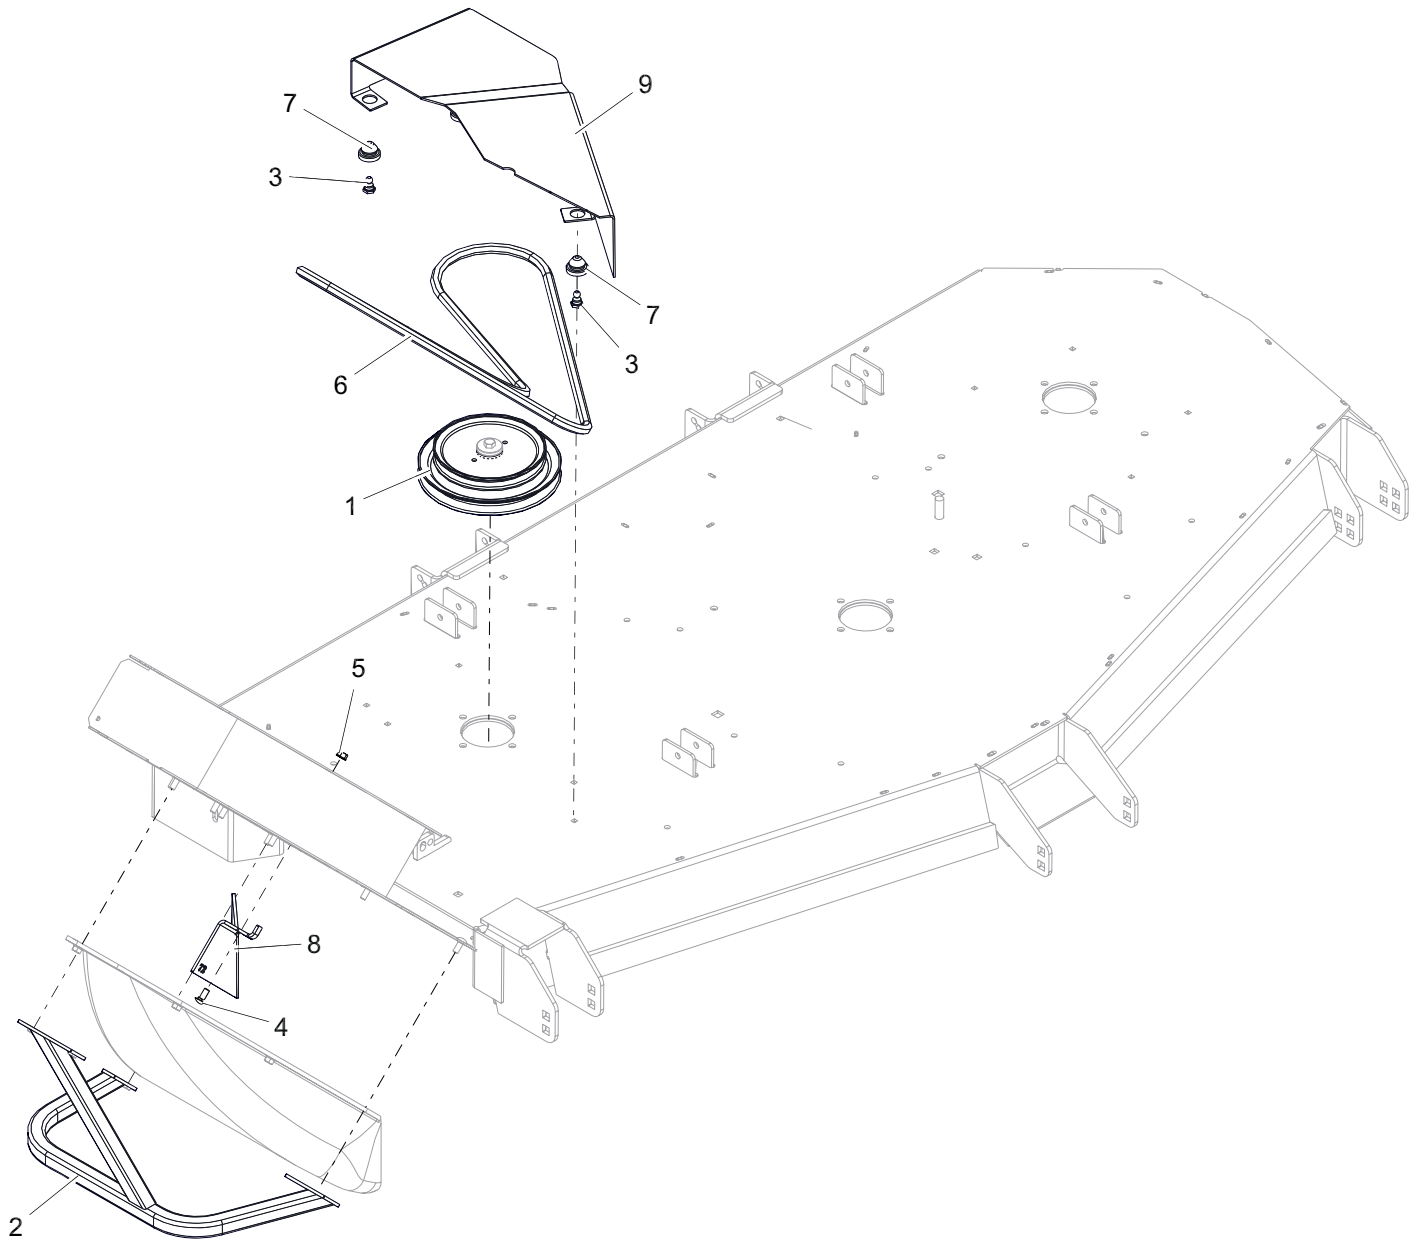

KIT COMPONENTS – 72" (79221400)

Model 892054

BOM ID	Number	Qty	Description
1	07341600	1	SHEAVE, DOUBLE 1.000" ID X 8.250" & 6.500" OD
2	09394851	1	WLDMT, BLOWER GUARD (BLACK)
3	05275900	2	STUD, BALL FEMALE .250-20 THREAD
4	06200309	1	BTL,RHSSN .313-18 X 0.75 G5 ZCC
5	06500840	1	NUT, FLG-CTR LK .312-18 GR5 ZCC
6	07200911	1	HEX BELT, HAA SECTION
7	07500429	3	COUPLING, RUBBER PUSH-IN
8	09389151	1	BRKT, PT600 72" BAGGER DISCH (BLACK)
9	09394251	1	GUARD, RH 72" BLOWER DECK BELT (BLACK)