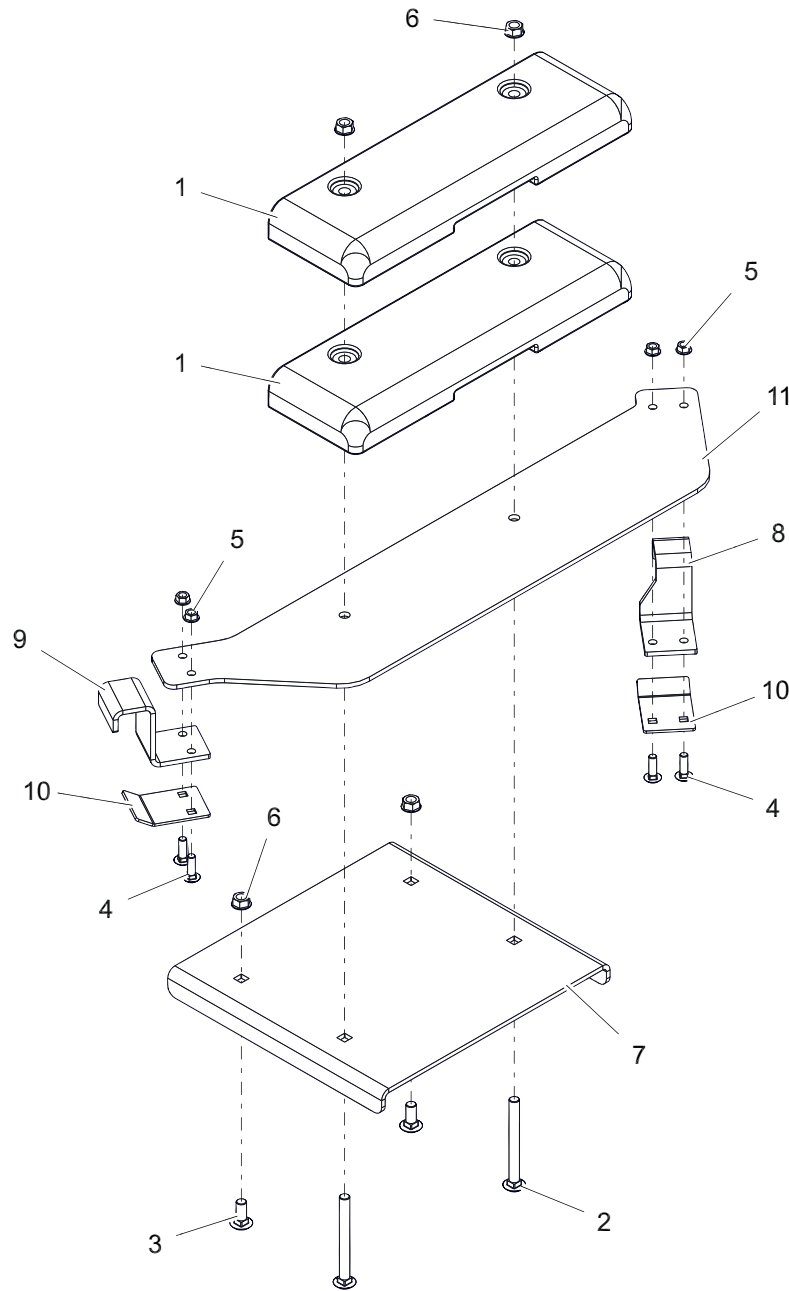

BAGGER WEIGHT – 72"

Model 892054

BOM ID	Number	Qty	Description
1	00172000	2	WEIGHT, CAST IRON
2	06200318	2	BTL,RHSN .500-13 X 5 G5 ZCC
3	06200325	2	BTL,RHSN .500-13 X 1.25 G5 ZCC
4	06200415	4	BTL,RHSN .375-16 X 1.25 G5 ZCC
5	06500822	4	NUT, FLG-TOP LK .375-16 GRF ZC120
6	06500907	4	NUT, FLG-TOP LK .500-13 GF ZCC
7	09480451	1	BRKT, WEIGHT SUPPORT (BLACK)
8	09480851	1	BRKT, HANGER WEIGHT PLATES (BLACK)
9	09480551	1	BRKT, HANGER WEIGHT PLATES (BLACK)
10	09480751	2	BRKT, HANGER LOWER (BLACK)
11	09487151	1	PLATE, MOUNT WEIGHT (BLACK)