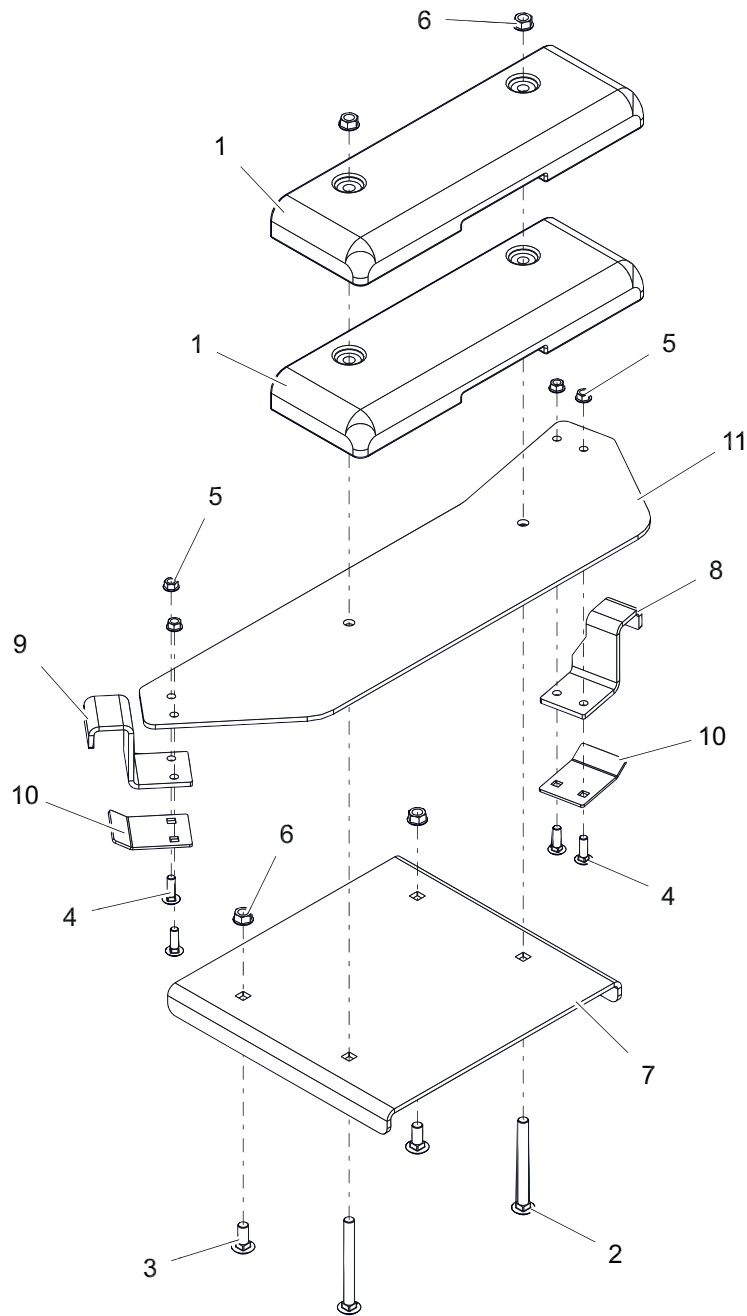

BAGGER WEIGHT – 52" AND 60"

Model 892054

BOM ID	Number	Qty	Description
1	00172000	2	WEIGHT, CAST IRON
2	06200318	2	BTL,RHSN .500-13 X 5 G5 ZCC
3	06200325	2	BTL,RHSN .500-13 X 1.25 G5 ZCC
4	06200415	4	BTL,RHSN .375-16 X 1.25 G5 ZCC
5	06500822	4	NUT, FLG-TOP LK .375-16 GRF ZC120
6	06500907	4	NUT, FLG-TOP LK .500-13 GF ZCC
7	09480451	1	BRKT, WEIGHT SUPPORT (BLACK)
8	09480851	1	BRKT, HANGER WEIGHT PLATES (BLACK)
9	09480551	1	BRKT, HANGER WEIGHT PLATES (BLACK)
10	09480751	2	BRKT, HANGER LOWER (BLACK)
11	09480651	1	PLATE, MOUNT WEIGHT (BLACK)