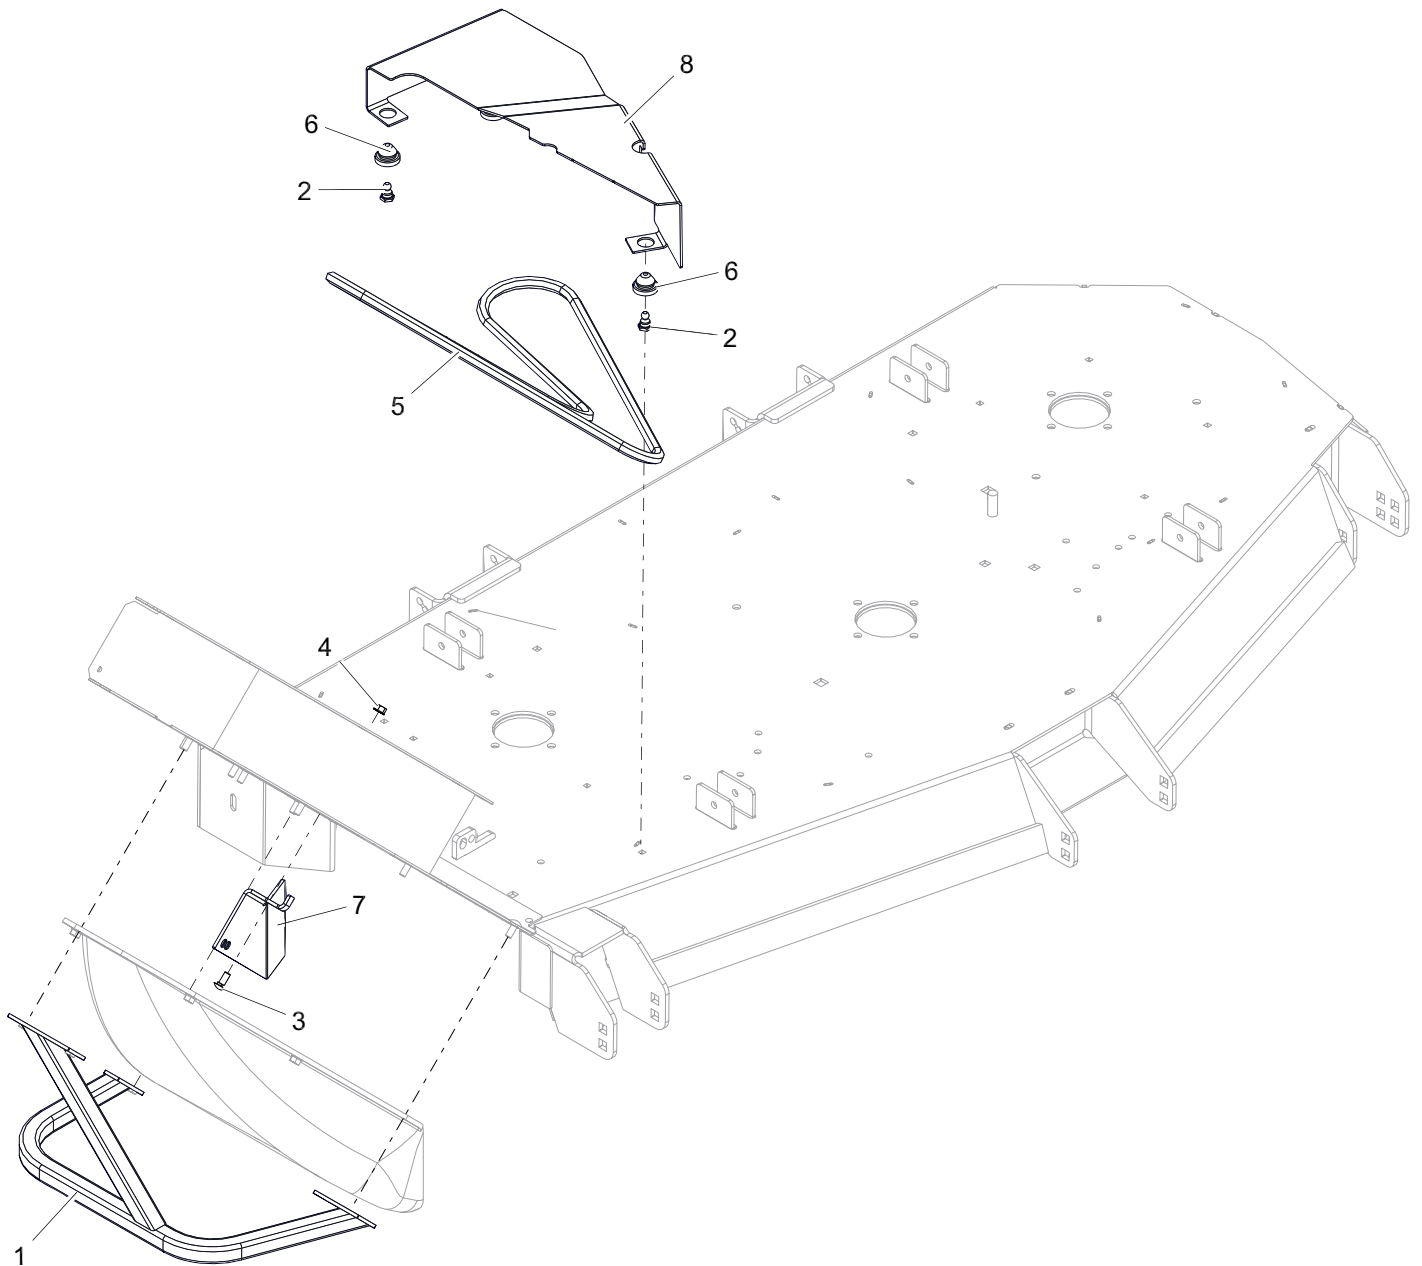

Kit Components – 60" (79221300)

Model 892054

BOM ID	Number	Qty	Description
1	09394851	1	WLDMT, BLOWER GUARD (BLACK)
2	05275900	2	STUD, BALL FEMALE .250-20 THREAD
3	06200309	1	BTL,RHSSN .313-18 X 0.75 G5 ZCC
4	06500840	1	NUT, FLG-CTR LK .312-18 GR5 ZCC
5	07200910	1	HEX BELT, HAA SECTION
6	07500429	3	COUPLING, RUBBER PUSH-IN
7	09389051	1	BRKT, PT600 60" BAGGER DISCH (BLACK)
8	09393851	1	GUARD, RH BLOWER DECK BELT (BLACK)