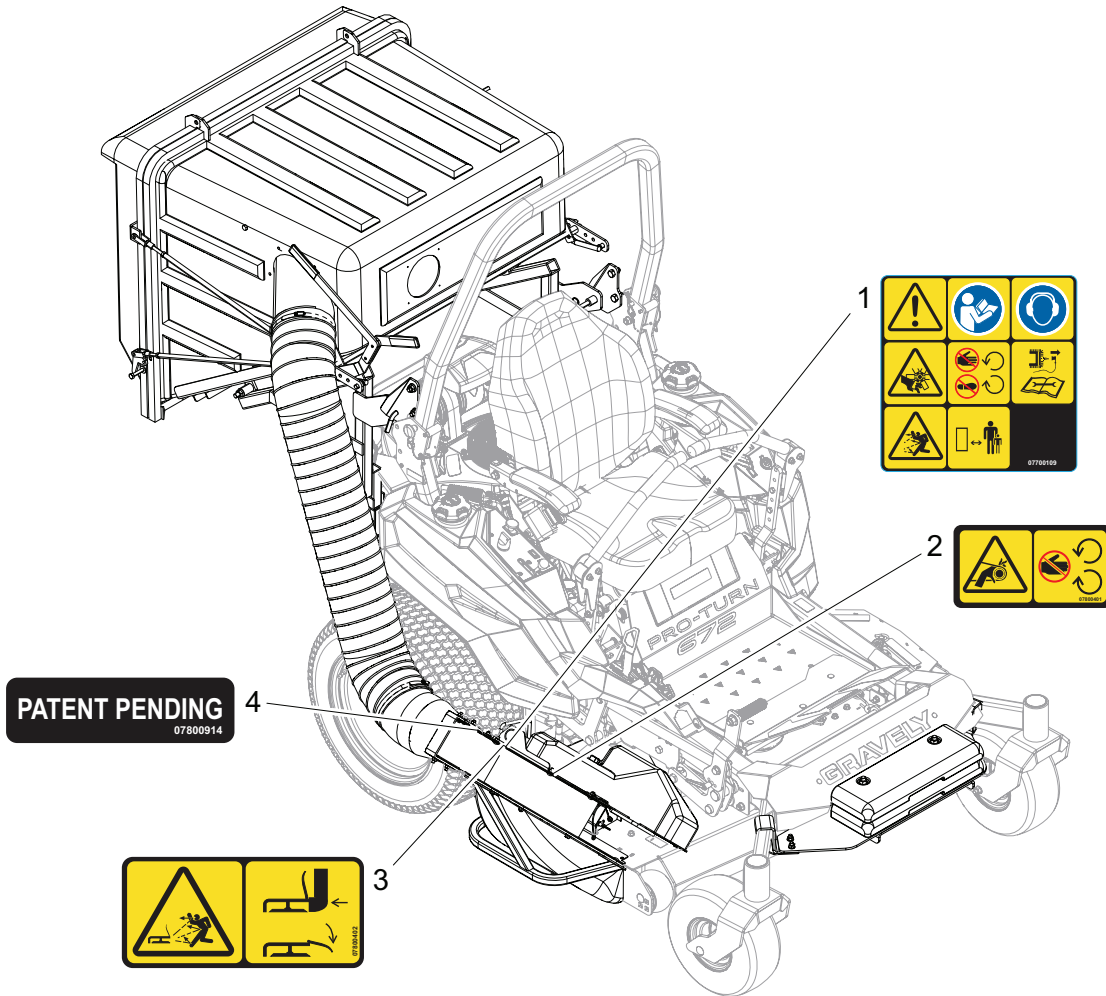

GRAVELLY.

Pro-Turn 600 Dump From Seat Bagger

Parts Manual

Model:

892054 – Dump From Seat Bagger
(SN 000101 +)

TABLE OF CONTENTS

Decals.....	3
Blower Housing Assembly and Hose	4
Impeller Assembly	5
Belt Drive Assembly	6
Kit Components – 52" (79221200)	7
Kit Components – 60" (79221300)	8
Kit Components – 72" (79221400)	9
Bagger and Bagger Mount	10
Bagger Weight – 52" and 60"	11
Bagger Weight – 72"	12

DECALS

Model 892054

BOM ID	Number	Qty	Description
1	07700109	1	DECAL, WARNING -VAC ISO CE
2	07800401	1	DECAL, SAFETY - GUARDING
3	07800402	1	DECAL, SAFETY - DECK GUARDING
4	07800914	1	DECAL, PATENT PENDING