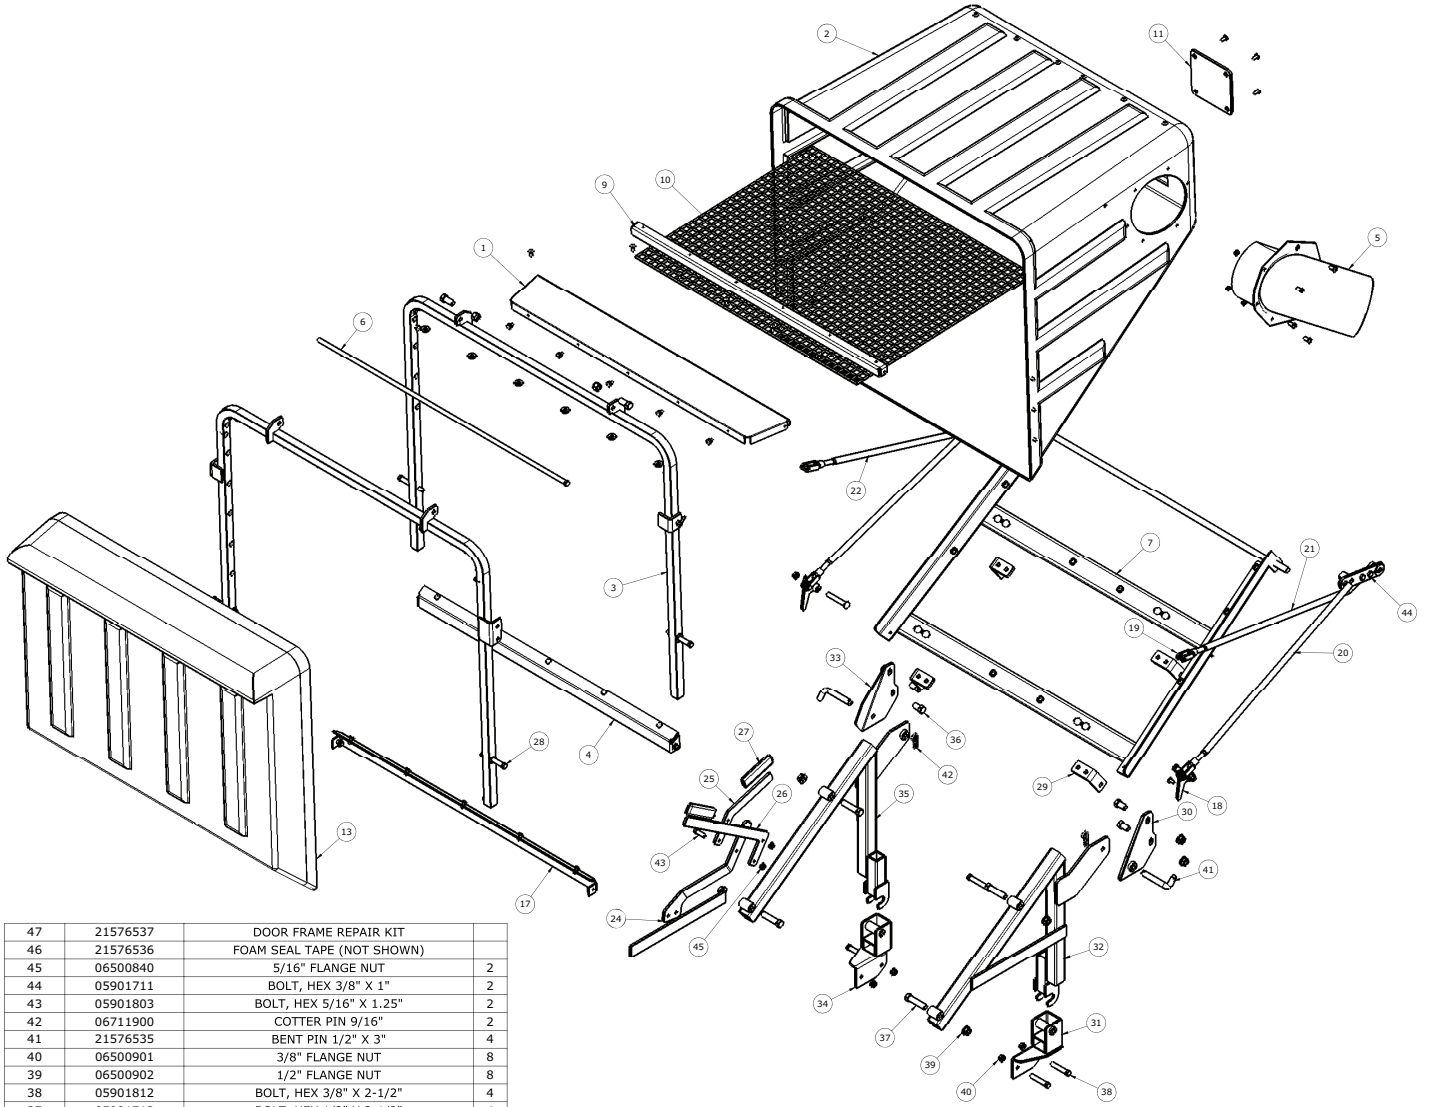

BAGGER AND BAGGER MOUNT

Model 892054

47	21576537	DOOR FRAME REPAIR KIT	
46	21576536	FOAM SEAL TAPE (NOT SHOWN)	
45	06500840	5/16" FLANGE NUT	2
44	05901711	BOLT, HEX 3/8" X 1"	2
43	05901803	BOLT, HEX 5/16" X 1.25"	2
42	06711900	COTTER PIN 9/16"	2
41	21576535	BENT PIN 1/2" X 3"	4
40	06500901	3/8" FLANGE NUT	8
39	06500902	1/2" FLANGE NUT	8
38	05901812	BOLT, HEX 3/8" X 2-1/2"	4
37	05901712	BOLT, HEX 1/2" X 2-1/2"	4
36	05901715	BOLT, HEX 1/2" X 1"	4
35	21576534	WLDMT, LEFT FRAME BRACKET	1
34	21576533	WLDMT, LEFT FRAME MOUNT BRKT	1
33	21576532	PLATE, LEFT ROPS	1
32	21576531	WLDMT, RIGHT FRAME BRACKET	1
31	21576530	WLDMT, RIGHT FRAME MOUNT BRKT	1
30	21576529	PLATE, RIGHT ROPS	1
29	21576528	BRKT, BASE FRAME	4
28	21576527	BOLT, SPACED LATCH	2
27	21576526	GRIP, HANDLE	2
26	21576525	HANDLE, DUMP REAR	1
25	21576524	HANDLE, DUMP FRONT	1
24	21576523	HANDLE, DUMP BASE	1
23	21576522	ASM, CATCHER HANDLE	1
22	21576521	ROD, HINGE LEFT	1
21	21576520	ROD, HINGE RIGHT	1
20	21576519	LATCH, ROD	2
19	21576518	END, 3/8 YOKE	4
18	21576517	LATCH, HOUSING	2
17	21576516	FRAME, CATCHER BOTTOM	1
16	21576515	VENT, DOOR SPACER	1
14	21576513	ASM, CATCHER DOOR	1
13	21576512	CATCHER DOOR, PLASTIC	1
12	21576511	DOOR, CATCHER	1
11	21576510	WINDOW, VIEWING	1
10	21576509	SCREEN	1
9	21576508	SUPPORT, SCREEN	1
8	21576507	ASSY, SCREEN	1
7	21576506	ASM, DUMP CATCHER BASE PIVOT	1
6	21576505	ROD, SUPPORT SCREEN	1
5	21576504	TUBE, CATCHER INTAKE	1
4	21576503	FRAME, DFS CATCHER HOUSING BTM	1
3	21576502	FRAME, DFS CATCHER HOUSING	1
2	21576501	HOUSING, PV18 DFS COMPOSITE	1
1	21576500	ASM, PV18 DFS HOUSING	1
ITEM NO.	ARIENS PART NUMBER	DESCRIPTION	QTY.