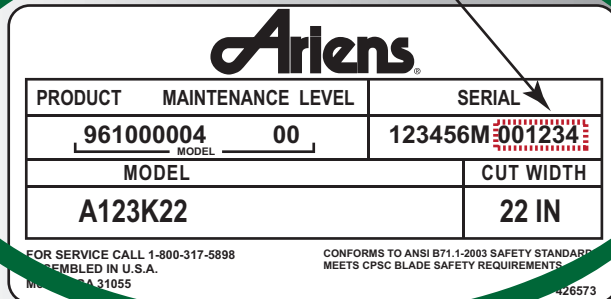

Model Numbers are six digits in length and begin with the number "9" (except very early models).

For help in locating the Model and Serial Number Label, please click on the tab above that closest describes your equipment.

Model Number

Serial Number

Model Number

Serial Number

Model Number

Serial Number

Serial Number

If you have a walk-behind mower with a model and serial number label similar to this, **CLICK HERE** for help in identifying the correct model number.